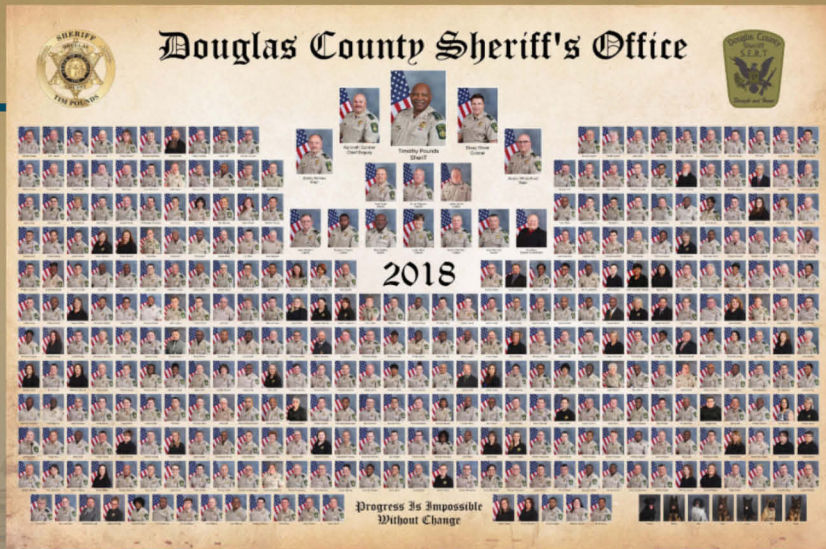

PARCHMENT
BACKGROUND

AMERICAN FLAG
BACKGROUND