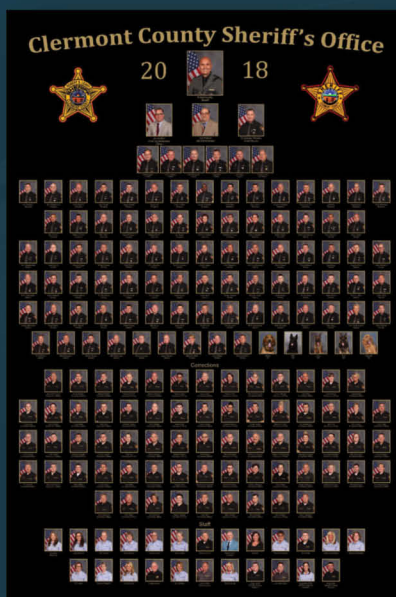

OVERVIEW

Heritage Portraits & Albums has been a longtime leader in producing Heritage Albums (yearbooks) for Public Safety agencies across the country. In conjunction with our Album program we have produced departmental wall collages for these agencies. Most agencies will only produce a yearbook every 5 years and some agencies are just not in the market to produce a yearbook at the present time. So....

YOU SPEAK
WE LISTEN

We listened to our customers and designed our Heritage Wall Collage program specifically for agencies wanting only to do a collage and included some of the same popular features and benefits that are included in our Album program.

NO COST to organization if your agency has a minimum of 150 members. Possible minimal cost if smaller. For details contact your marketing rep.

NO MINIMUMS, NO GUARANTEES of sales or purchases from your agency or members.

NO WORK, NO HASSLE. We do all the heavy lifting for you including Photography, Design and Promoting.

NO COST WAY TO UPDATE MEMBER PHOTOS. Your agency will receive a digital copyright released image of all members we photograph.

In just a few short weeks you can have your agency's
HERITAGE WALL COLLAGE

HERITAGE

PORTRAITS & ALBUMS

for Public Safety Organizations

Rusty Rice

MARKETING REPRESENTATIVE

Cell: 404.309.5160

Office: 888.462.7898

Rusty@HeritagePortraitsAlbums.com

Contact your marketing
rep today for more
information.